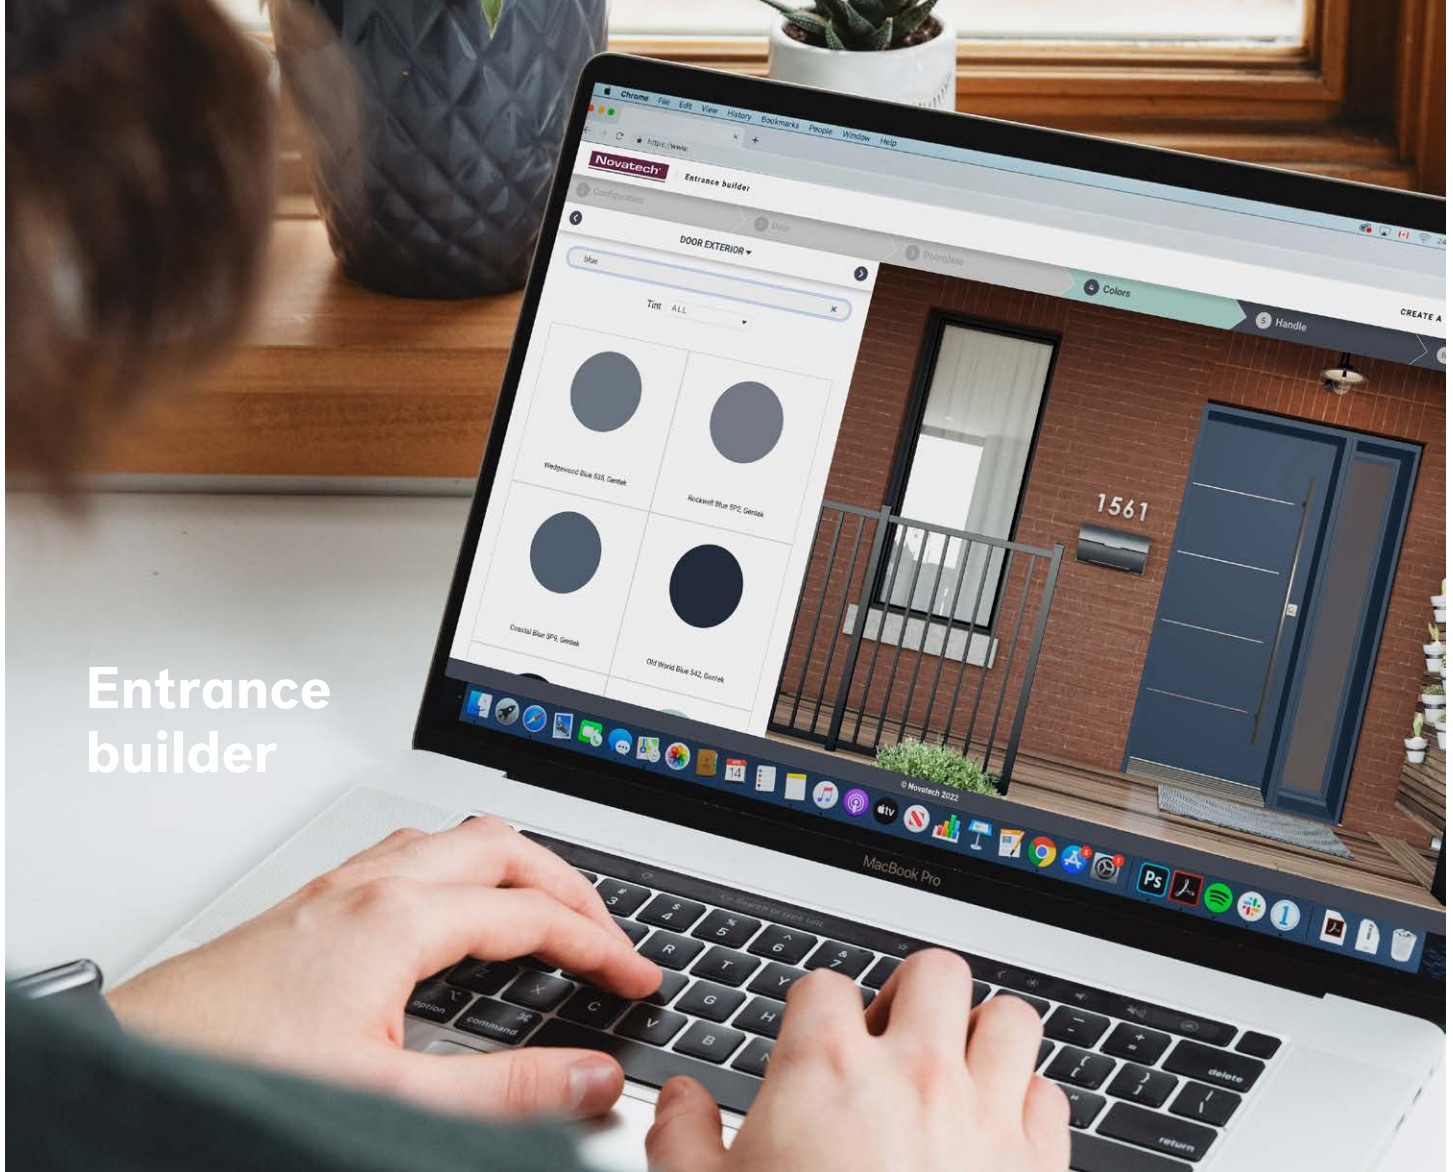

Novatech®

VAILLANCOURT
DOORS AND WINDOWS

Rubik doorglass **NEW**
p.41

STYLE GUIDE

Entry Doors
2025 Collection

Entrance builder

Create your door!

In a few simple steps, visualize the products of your choice. Upload a photo of your home, add your favourite entry door configurations, and see if your chosen door and doorglass are a good fit for your home.