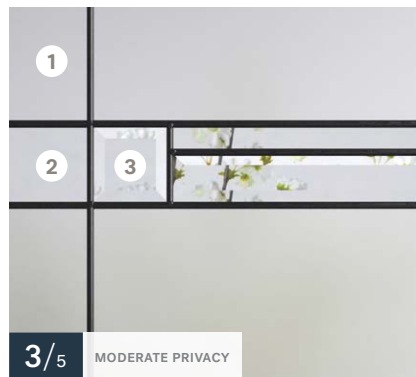

Prism ^{NEW}

22"×64" / 7"×64"

22"×48" / 8"×48"

22"×36" / 8"×36"

Other sizes available — 22"×14⁷/₁₆"

Caming — ● Patina

Textures — **1** Satin finish glass,
2 Clear glass, **3** Beveled clear glass

Available in custom sizes