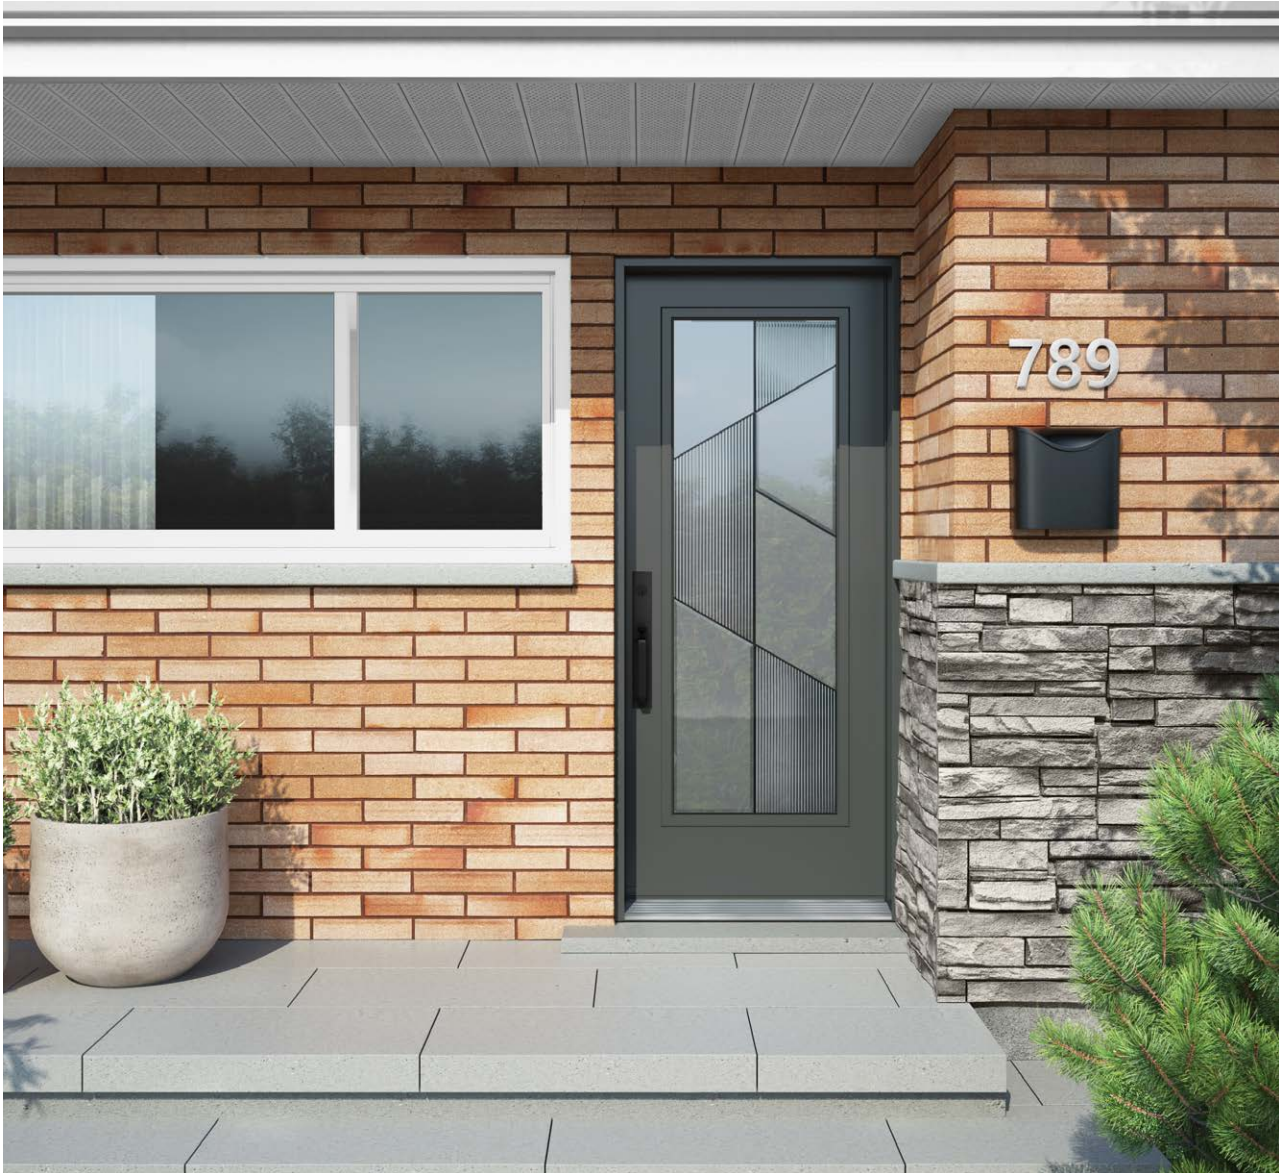

Bolero

22"×64"

22"×48"

Coloring — ● Patina