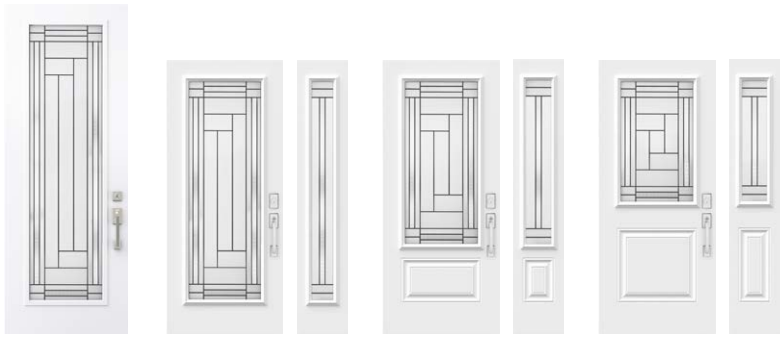

Available in custom sizes

Sidelites & transoms — Pinhead glass

Orleans steel door
Cachet stained glass

Cachet

22"×48" / 8"×48"

22"×36" / 8"×36"

22"×14⁷/₁₆" / 7"×64"

 Other sizes available — 22"×64", 22"×17", 22"×9" Camber,
21¹/₈"×9³/₄" Half-moon, 13¹/₈"×79"

Caming — ● Zinc ● Patina

 Textures — 1 Beveled clear glass, 2 Pinhead glass,
3 Chord glass, 4 Krinkle glass

 Available in custom sizes

 Sidelites & transoms — Pinhead glass

Louisbourg

NEW

22"×80" 22"×64" / 7"×64" 22"×48" / 8"×48" 22"×36" / 8"×36"