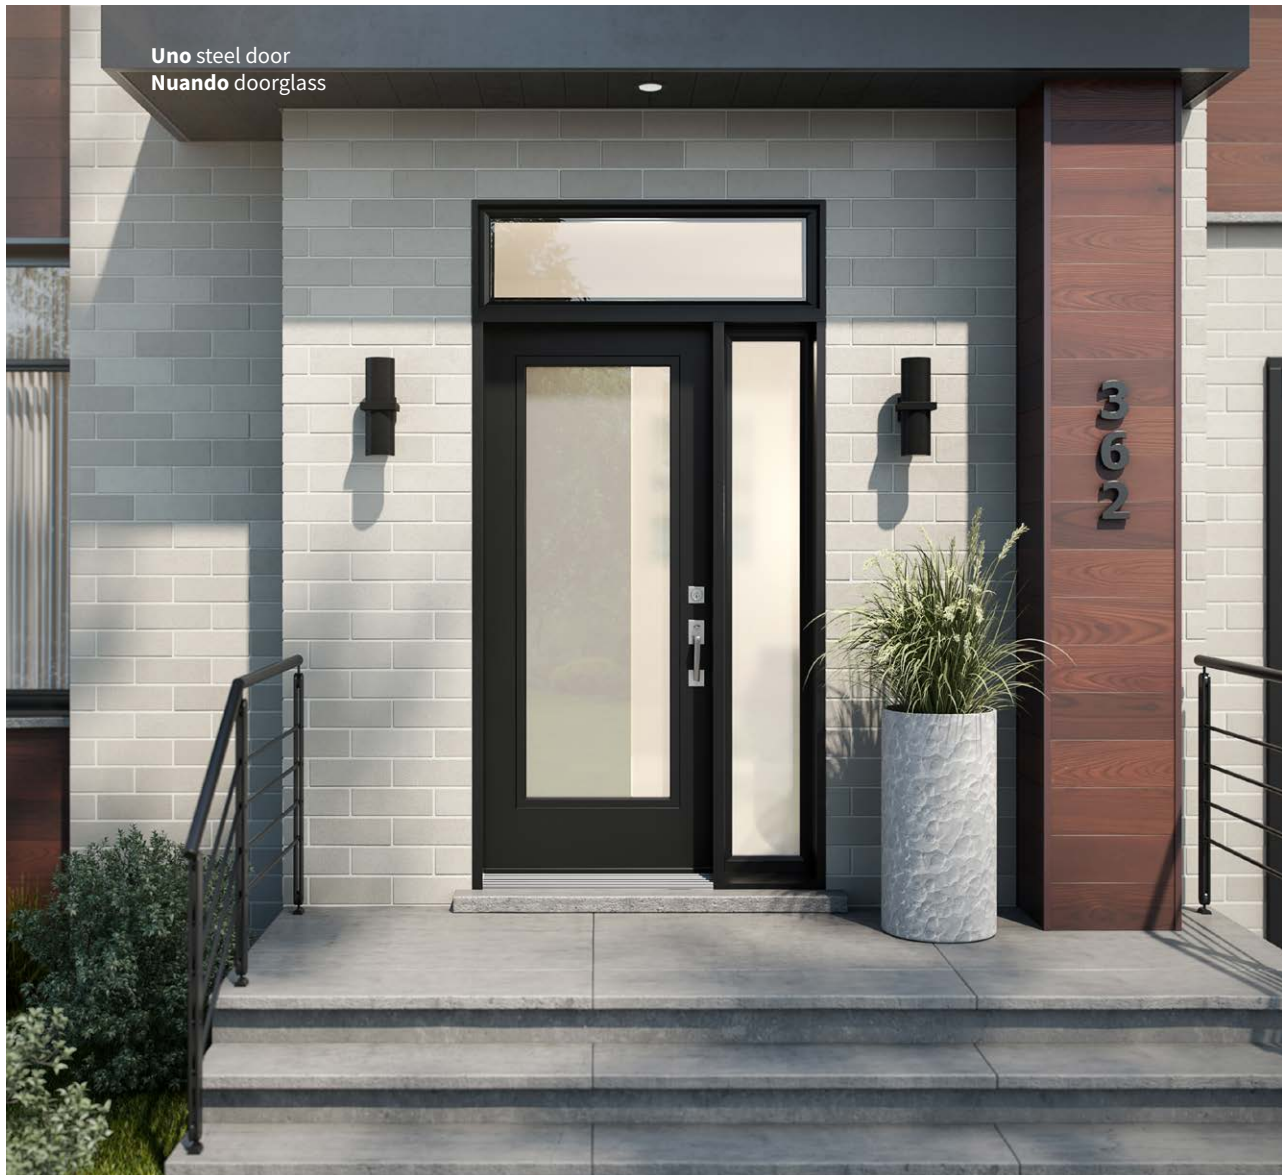

Nuando

4/5 HIGH PRIVACY

Textures — 1 Gray sandblasted finish, 2 Clear glass, 3 Sandblasted finish

Sidelites & transoms — Sandblasted finish glass

Available in left and right hand versions (as seen from outside)