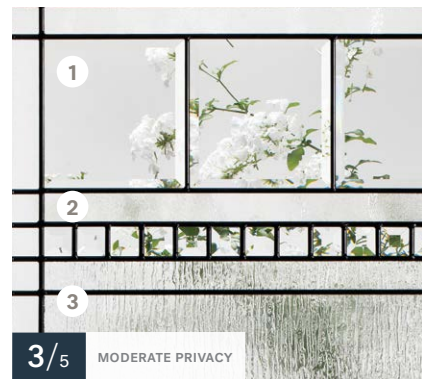

Sidelites & transoms — Chinchilla glass

Orleans steel door
Bistro stained glass

Bistro

22"×48" / 8"×48"

22"×36" / 8"×36"

22"×14⁷/₁₆" / 7"×64"

 Other sizes available — 22"×64", 22"×17", 22"×9"

Caming — ● Zinc ● Patina

 Textures — 1 Beveled clear glass, 2 Chinchilla glass, 3 Diamond glass

 Available in custom sizes

 Sidelites & transoms — Chinchilla glass

Orleans steel door
 Chanelle stained glass

Chanelle

22"×48" / 8"×48"

22"×36" / 8"×36"

22"×14⁷/₁₆"

Other sizes available — 22"×64", 22"×17"

Caming — ● Patina

Textures — 1 Beveled clear glass, 2 Chinchilla glass, 3 Niagara glass

Available in custom sizes

Sidelites & transoms — Niagara glass