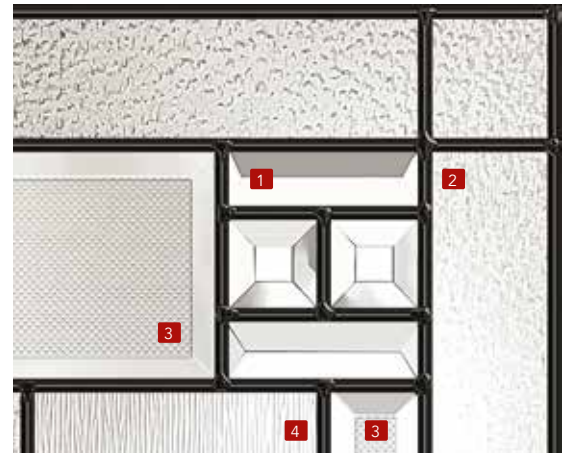

ON Onyx

EPIC

22" X 48"
EPI104E+-N

8" X 48"
EPI105E+-N

22" X 64"
EPI108E+-N

7" X 64"
EPI107E+-N

- 1 Clair biseauté | Beveled clear
- 2 Granite | Granit
- 3 Screen biseauté | Beveled screen
- 4 Grain

FINI STANDARD | STANDARD FINISH