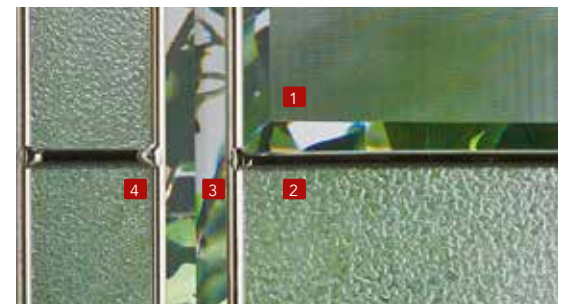

22" X 64"
CUB108E+ON

7" X 64"
CUB107E+ON

- 1 Screen biseauté | Beveled Screen
- 2 Kasumi
- 3 Clair biseauté | Beveled Clear
- 4 Morocco Clair | Clear Morocco

FINI STANDARD | STANDARD FINISH
NOTE: Autres finis disponibles | Other available finishes

ON Onyx