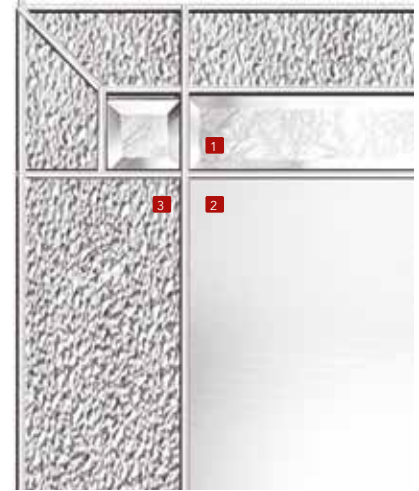

22" X 48" ROD104E+-PL   8" X 48" ROD105E+-PL

- 1 Givré biseauté
  Beveled Glue Chip
- 2 Screen
- 3 Martelé
  Hammered

FINI STANDARD | STANDARD FINISH
NOTE: Autres fins disponibles | Other available finishes
PL Plomb soudé | Welded Lead

NOTE: TRANSOMS AND SIDELITES AVAILABLE